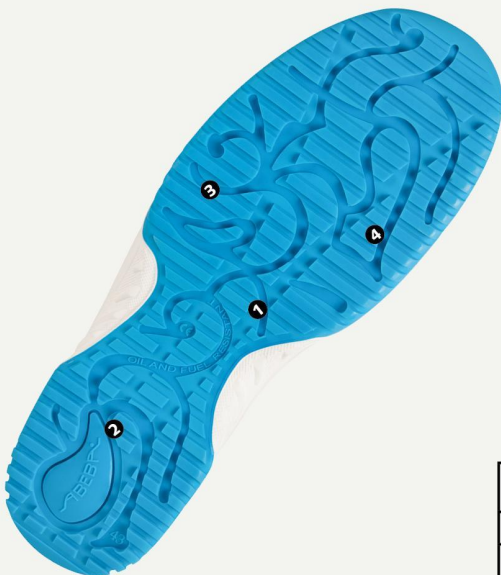

ESD-Occupational shoes uni6 Low shoe blue ESD

Art. 36773

uni6

- ▶ Size 35-48
- ▶ CE, EN ISO 20347:2012, O2, FO, SRC
- ▶ Knitted textile , blue
- ▶ Breathable lining with Silver ions
- ▶ Instep area with lacing
- ▶ Foamed PU midsole
- ▶ Slip resistance TPU outsole sole
- ▶ Replaceable Active Comfort Insole (art. 352510)
- ▶ ESD dissipative according to DIN EN 61340
- ▶ Protection against splash water

CLIMATE CLASS 1

TECHNOLOGY

OUTSOLE

- 1_ ESD dissipative according to DIN EN 61340
- 2_SRC slip resistance according to EN ISO 20347:2012
- 3_Animal fats and oil resistant
- 4_Fuel resistance

352510

Size 35-48