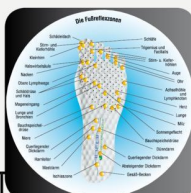

ESD-Occupational shoes Reflexor® Comfort Clog black ESD

Art. 36813

Reflexor

- ▶ Size 36-43
- ▶ CE, EN ISO 20347:2012, OB, A,E, SRB
- ▶ Smooth leather, black
- ▶ Lining microfiber, respiration absorbing
- ▶ Heel strap foldable, adjustable
- ▶ Instep area with elastic band
- ▶ Buckle fastening
- ▶ Slip resistance PU outsole sole
- ▶ Replaceable Reflexor insole with nubs (article no. 3572)
- ▶ ESD dissipative according to DIN EN 61340
- ▶ Hand-sewn seam

TECHNOLOGY

OUTSOLE

1_COMFORT-WIDTH

3572
Size 36-43

DIN EN 61340-5-1:

test method	IEC 61340-5-1
limit values	$R \leq 10^8 \Omega$
average value	$R = 10^7 \Omega$

HEEL STRAP
fixed with adjustable
fastening