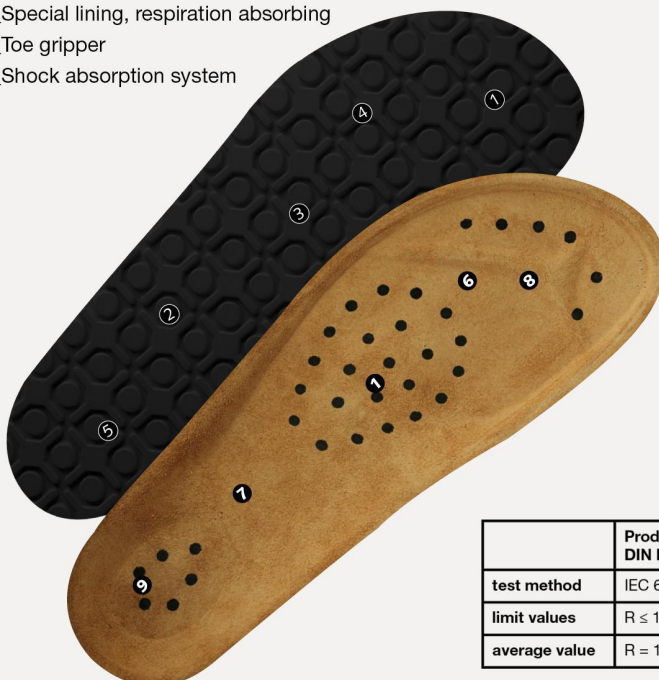

Art. 4045

NATURE

- ▶ Size 34-48
- ▶ CE, EN ISO 20347:2012, OB, FO,A, SRC
- ▶ Smooth leather, perforated, night blue
- ▶ Heel strap non-foldable, adjustable
- ▶ Adjustable instep area
- ▶ Buckle fastening
- ▶ Slip resistance special rubber outsole sole
- ▶ Leather coated cork footbed
- ▶ ESD dissipative according to DIN EN 61340
- ▶ Weight Size 42: 1070g

CLIMATE CLASS 1

TECHNOLOGY

OUTSOLE

- 1_Antistatic
- 2_SRC slip resistance according to EN ISO 20347:2012
- 3_Rubber sole with high slip resistance
- 4_Fuel resistant
- 5_Acid and base resistant
- 6_Skin-friendly
- 7_Special lining, respiration absorbing
- 8_Toe gripper
- 9_Shock absorption system

HEEL STRAP
fixed with adjustable
fastening

	Product qualification DIN EN 61340-5-1:
test method	IEC 61340-5-1
limit values	$R \leq 10^8 \Omega$
average value	$R = 10^7 \Omega$