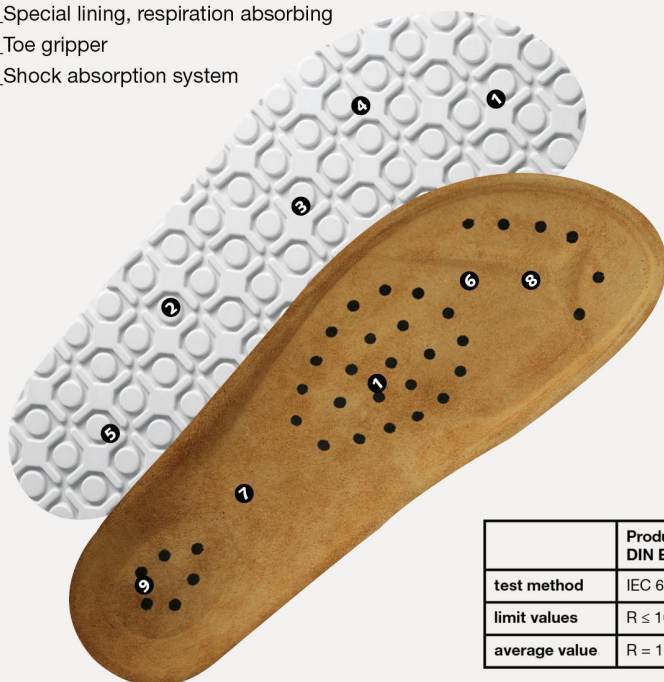

Art. 4050

NATURE

- ▶ Size 34-48
- ▶ CE, EN ISO 20347:2012, OB, A,FO, SRC
- ▶ Smooth leather, perforated, white
- ▶ Heel strap non-foldable, adjustable
- ▶ Adjustable instep area
- ▶ Buckle fastening
- ▶ Slip resistance special rubber outsole sole
- ▶ Leather coated cork footbed
- ▶ ESD dissipative according to DIN EN 61340
- ▶ Weight Size 42: 1070g

CLIMATE CLASS 1

TECHNOLOGY

OUTSOLE

- 1_ ESD dissipative according to DIN EN 61340
- 2_SRC slip resistance according to EN ISO 20347:2012
- 3_Rubber sole with high slip resistance
- 4_Fuel resistant
- 5_Acid and base resistant
- 6_Skin-friendly
- 7_Special lining, respiration absorbing
- 8_Toe gripper
- 9_Shock absorption system

HEEL STRAP
fixed with adjustable
fastening

	Product qualification DIN EN 61340-5-1:
test method	IEC 61340-5-1
limit values	$R \leq 10^8 \Omega$
average value	$R = 10^7 \Omega$