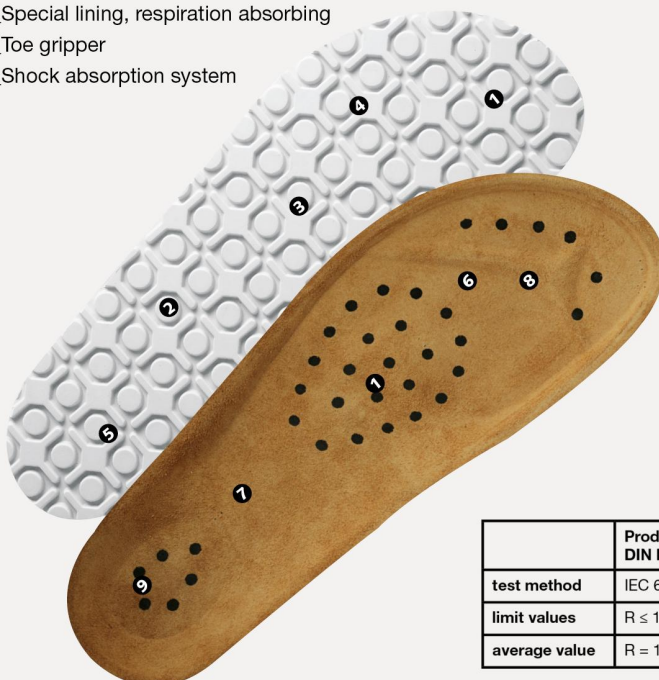

**Art. 4080**

**NATURE**

- ▶ Size 34-48
- ▶ CE, EN ISO 20347:2012, OB, A,FO, SRC
- ▶ Smooth leather, white
- ▶ 2 adjustable instep straps
- ▶ Velcro fastening
- ▶ Slip resistance special rubber outsole sole
- ▶ Leather coated cork footbed
- ▶ ESD dissipative according to DIN EN 61340
- ▶ Weight Size 42: 1010g

**CLIMATE CLASS 1**

**TECHNOLOGY**

**OUTSOLE**

- 1\_ ESD dissipative according to DIN EN 61340
- 2\_SRC slip resistance according to EN ISO 20347:2012
- 3\_Rubber sole with high slip resistance
- 4\_Fuel resistant
- 5\_Acid and base resistant
- 6\_Skin-friendly
- 7\_Special lining, respiration absorbing
- 8\_Toe gripper
- 9\_Shock absorption system

Product qualification DIN EN 61340-5-1:	
test method	IEC 61340-5-1
limit values	$R \leq 10^8 \Omega$
average value	$R = 10^7 \Omega$