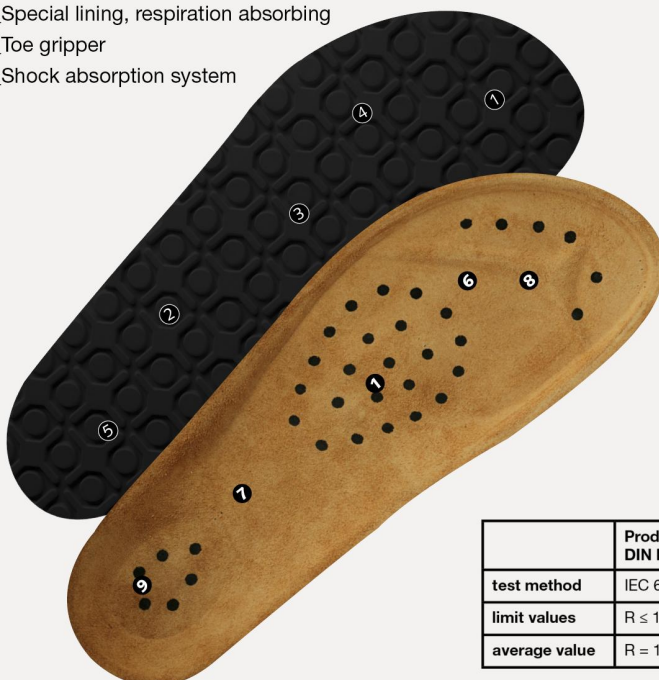

Art. 4085

NATURE

- ▶ Size 34-48
- ▶ CE, EN ISO 20347:2012, OB, FO,A, SRC
- ▶ Smooth leather, black
- ▶ 2 adjustable instep straps
- ▶ Velcro fastening
- ▶ Slip resistance special rubber outsole sole
- ▶ Leather coated cork footbed
- ▶ ESD dissipative according to DIN EN 61340
- ▶ Weight Size 42: 1010g

CLIMATE CLASS 1

TECHNOLOGY

OUTSOLE

- 1_ ESD dissipative according to DIN EN 61340
- 2_ SRC slip resistance according to EN ISO 20347:2012
- 3_ Rubber sole with high slip resistance
- 4_ Fuel resistant
- 5_ Acid and base resistant
- 6_ Skin-friendly
- 7_ Special lining, respiration absorbing
- 8_ Toe gripper
- 9_ Shock absorption system

	Product qualification DIN EN 61340-5-1:
test method	IEC 61340-5-1
limit values	$R \leq 10^8 \Omega$
average value	$R = 10^7 \Omega$