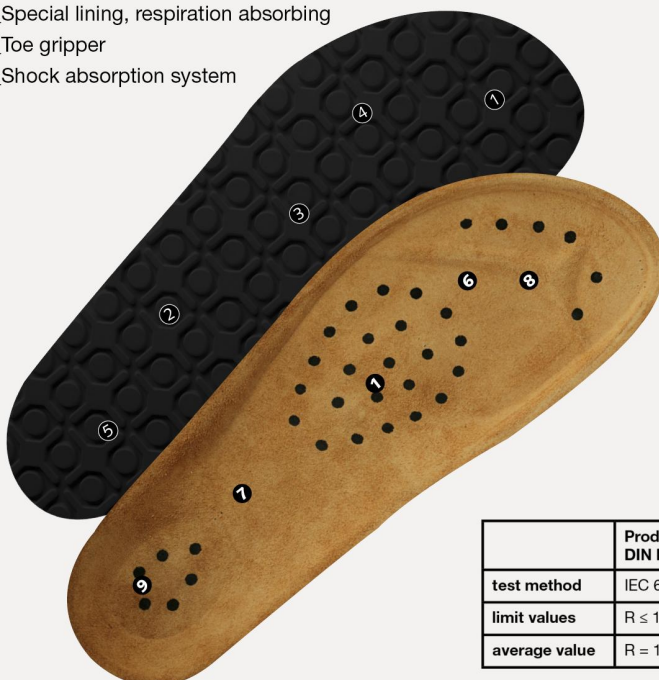

Art. 4086

NATURE

- ▶ Size 34-48
- ▶ CE, EN ISO 20347:2012, OB, A,FO, SRC
- ▶ Velours, blue
- ▶ 2 adjustable instep straps
- ▶ Buckle fastening
- ▶ Slip resistance special rubber outsole sole
- ▶ Leather coated cork footbed
- ▶ ESD dissipative according to DIN EN 61340
- ▶ Metal-free
- ▶ Weight Size 42: 910g

CLIMATE CLASS 1

TECHNOLOGY

OUTSOLE

- 1\_ ESD dissipative according to DIN EN 61340
- 2\_ SRC slip resistance according to EN ISO 20347:2012
- 3\_ Rubber sole with high slip resistance
- 4\_ Fuel resistant
- 5\_ Acid and base resistant
- 6\_ Skin-friendly
- 7\_ Special lining, respiration absorbing
- 8\_ Toe gripper
- 9\_ Shock absorption system

	Product qualification DIN EN 61340-5-1:
test method	IEC 61340-5-1
limit values	$R \leq 10^8 \Omega$
average value	$R = 10^7 \Omega$