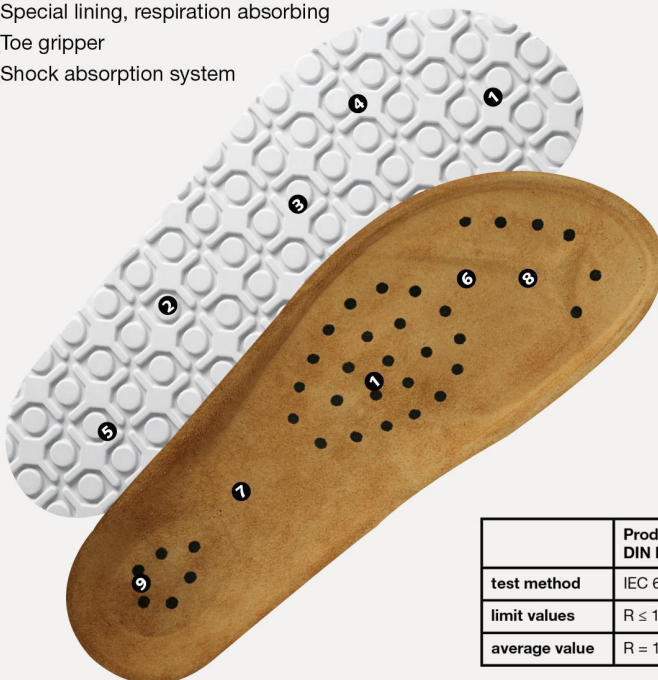

**Art. 4090**

**NATURE**

- ▶ Size 34-48
- ▶ CE, EN ISO 20347:2012, OB, FO,A, SRC
- ▶ Smooth leather, white
- ▶ Heel strap non-foldable, adjustable
- ▶ 2 adjustable instep straps
- ▶ Velcro fastening
- ▶ Slip resistance special rubber outsole sole
- ▶ Leather coated cork footbed
- ▶ ESD dissipative according to DIN EN 61340
- ▶ Weight Size 42: 1030g

**CLIMATE CLASS 1**

**TECHNOLOGY**

**OUTSOLE**

- 1\_ ESD dissipative according to DIN EN 61340
- 2\_SRC slip resistance according to EN ISO 20347:2012
- 3\_Rubber sole with high slip resistance
- 4\_Fuel resistant
- 5\_Acid and base resistant
- 6\_Skin-friendly
- 7\_Special lining, respiration absorbing
- 8\_Toe gripper
- 9\_Shock absorption system

**HEEL STRAP**  
fixed with adjustable fastening

	Product qualification DIN EN 61340-5-1:
test method	IEC 61340-5-1
limit values	$R \leq 10^8 \Omega$
average value	$R = 10^7 \Omega$