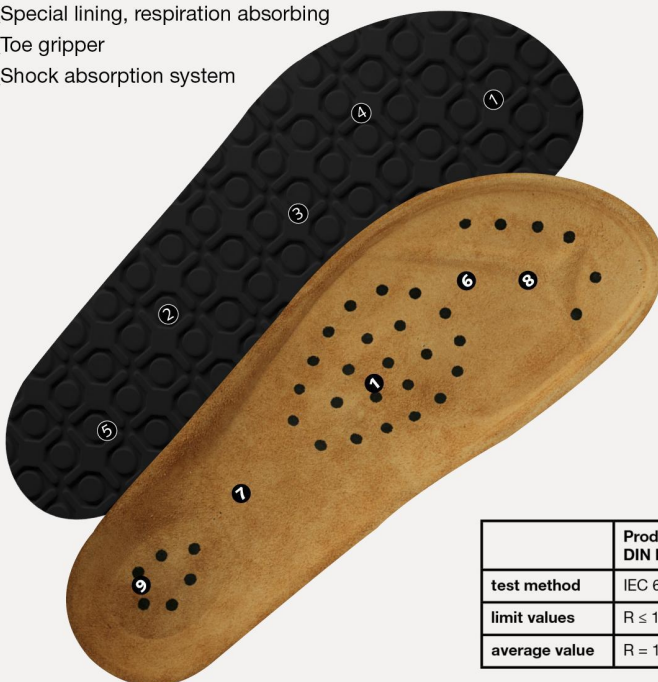

Art. 4096

NATURE

- ▶ Size 34-48
- ▶ CE, EN ISO 20347:2012, OB, A,FO, SRC
- ▶ Velours, blue
- ▶ Heel strap non-foldable, adjustable
- ▶ 2 adjustable instep straps
- ▶ Buckle fastening
- ▶ Slip resistance special rubber outsole sole
- ▶ Leather coated cork footbed
- ▶ ESD dissipative according to DIN EN 61340
- ▶ Metal-free
- ▶ Weight Size 42: 960g

CLIMATE CLASS 1

TECHNOLOGY

OUTSOLE

- 1_ ESD dissipative according to DIN EN 61340
- 2_SRC slip resistance according to EN ISO 20347:2012
- 3_Rubber sole with high slip resistance
- 4_Fuel resistant
- 5_Acid and base resistant
- 6_Skin-friendly
- 7_Special lining, respiration absorbing
- 8_Toe gripper
- 9_Shock absorption system

HEEL STRAP
fixed with adjustable fastening

	Product qualification DIN EN 61340-5-1:
test method	IEC 61340-5-1
limit values	$R \leq 10^8 \Omega$
average value	$R = 10^7 \Omega$