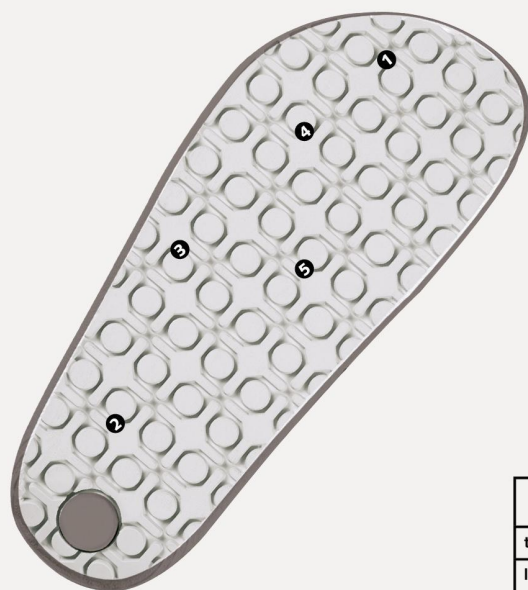

ESD-Occupational shoes rubber Clog dark blue ESD

abeba

Art. 5250

rubber

- ▶ Size 36-47
- ▶ CE, EN ISO 20347:2012, OB, FO,A, SRC
- ▶ Smooth leather, dark blue
- ▶ Leather top layer
- ▶ Heel strap foldable, adjustable
- ▶ PU midsole
- ▶ Slip resistance special rubber outsole sole
- ▶ ESD dissipative according to DIN EN 61340
- ▶ Weight Size 42: 1120g

CLIMATE CLASS 1

TECHNOLOGY

OUTSOLE

- 1_ ESD dissipative according to DIN EN 61340
- 2_SRC slip resistance according to EN ISO 20347:2012
- 3_Cross/ circle profile
- 4_Rubber outsole
- 5_Acid and base resistant
- 6_Fuel resistance

HEEL STRAP
adjustable, foldable

	Product qualification DIN EN 61340-5-1:
test method	IEC 61340-5-1
limit values	$R \leq 10^8 \Omega$
average value	$R = 10^7 \Omega$