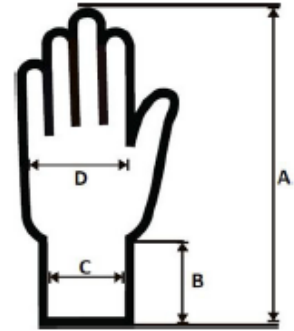

PRODUCT DATA SHEET

MaxiTherm® 30-202

| | |
|----------------------------|-------------------------------|
| Colour - Coating | Grey |
| Colour - Liner | Orange |
| Design | 3/4 coated knitwrist |
| Coating | NRL (Natural Rubber Latex) |
| Texture | Micro-Foam with Non-Slip Grip |
| Liner | Acrylic, Polyester |
| Palm thickness (mm) | 2.50 |

Dimensions

| Size Range | Size 6 (XS) | Size 7 (S) | Size 8 (M) | Size 9 (L) | Size 10 (XL) | Size 11 (XXL) |
|---------------------------------------|-------------|------------|------------|------------|--------------|---------------|
| Total glove length (+/- 10 mm) | 220 | 235 | 245 | 260 | 260 | 270 |
| Wrist length (mm) | 70 | 85 | 1 | 90 | 95 | 100 |
| Wrist width (mm) | 70 | 75 | 80 | 85 | 90 | 90 |
| palm width (mm) | 100 | 106 | 115 | 120 | 125 | 127 |
| Over lock colour | Blue | Red | Orange | White | Yellow | Black |