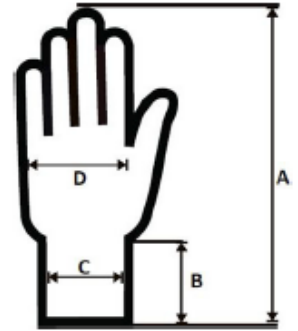

### Dimensions

Size Range	Size 5 (XXS)	Size 6 (XS)	Size 7 (S)	Size 8 (M)	Size 9 (L)	Size 10 (XL)	Size 11 (XXL)	Size 12 (XXXL)
<b>Total glove length (+/- 10 mm)</b>	190	200	210	225	230	235	240	245
<b>Wrist length (mm)</b>	64	66	71	70	70	70	73	75
<b>Wrist width (mm)</b>	65	67	69	75	76	77	81	82
<b>Palm width (mm)</b>	78	85	88	92	98	102	104	106
<b>Over lock colour</b>	Purple	Blue	Red	Orange	White	Yellow	Black	Grey