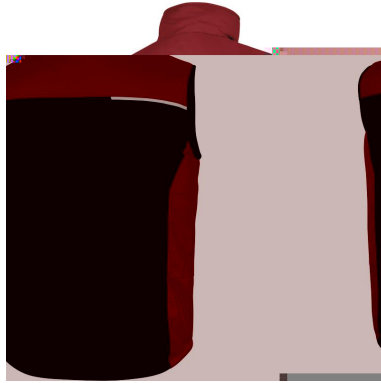

FIDJI3

PVC-COATED POLYESTER PONGEE VEST

Model FIDJI3

#### Product specifications

Bodywarmer. Fastening zip under storm flap. 4 pockets including 1 zipped inner.

PVC-coated Pongee polyester fabric.  
Yokes: PVC-coated Oxford polyester.  
Polyester polar lining.  
Wadding in recycled polyester fibres.

#### COLOUR

Navy blue-Black, Grey-Black, Black, Black-Red