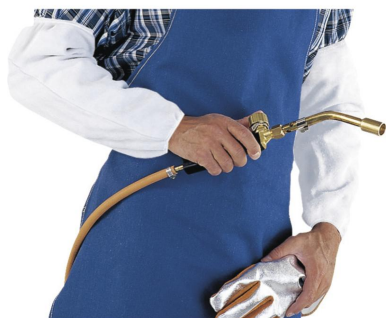

MANCHB

COWHIDE WELDER'S CUFF PAIR

Model MANCHB_

Product specifications

Welders over sleeve. with elasticated hems. 40cm length. Sold in Pairs.

Cowhide split leather.

COLOUR

Grey

Item details

Item details	Bar code	COLOUR	SIZE		
MANCHB	3295249025809	Grey	One size	50	-