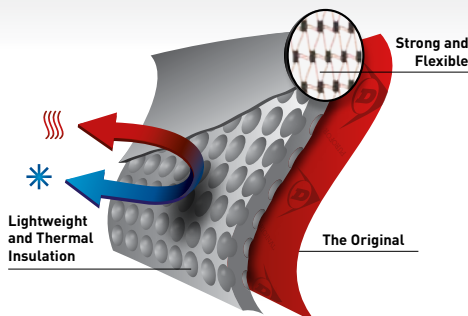

DUNLOP®

PUROFORT+ FULL SAFETY

Premium comfort and protection on the farm

Protection & Comfort

- High traction on uneven surfaces for maximum safety
- S5 rated with steel toecap and midsole for protection against penetrating and falling objects
- Certified according to the latest EN standard (EN ISO 20345:2011 S5 CI SRC)

Shaft / Upper

- Lightweight for minimizing foot fatigue
- Flexible and supple for retaining ease of movement
- Rugged and cut resistant shaft for assuring a safe and long lifetime

Outsole

- SRC rated outsole for excellent grip
- Sturdy outsole design for offering extra stability while walking or standing
- Anatomically shaped footbed and premium insole for unsurpassed comfort

WWW.DUNLOPBOOTS.COM

ARTICLE C762933

PUROFORT®
THE ORIGINAL

Additional information

Number of sizes	14
Size range EUR	36-49/50
Size range UK	03-14/15
Size range US	03-16/17
Safety standard	EN ISO 20345:2011 S5 CI CR SRC