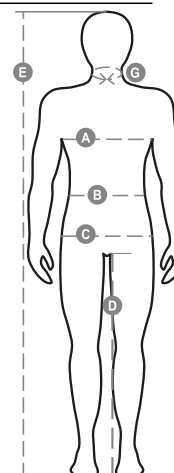

# DOCKYARD

001220-0379

High visibility 4in1 two-tone parka. Unlined outer jacket, opening with plastic zip covered by a flap fastened with Velcro, foldaway hood, inset sleeves. 2 front pockets with flap and Velcro: right breast pocket with Velcro, smartphone holder and hook ring for badge holder inside; one internal pocket with Velcro. Two stripes around the chest, shoulders and sleeves. Heat-taped seams. Detachable and padded inner jacket with detachable sleeves, plastic zip opening, elasticated ribbed cuffs, two front zip pockets, one inside zip pocket, one stripe around the breast and two vertical ones on the shoulders.

## Size Guide

International Sizes	XXS		XS		S		M		L		XL		XXL		3XL		4XL		5XL	
IT - DE	36	38	40	42	44	46	48	50	52	54	56	58	60	62	64	66	68	70	72	74
FR - ES	32	34	36	38	40	42	44	46	48	50	52	54	56	58	60	62	64	66	68	70
UK Top	29	30	31	33	34	36	38	39	41	42	44	46	47	48	50	52	53	55	56	58
UK Trousers	25	27	28	29	30	32	33	34	36	38	40	41	43	45	46	48	49	51	52	54
<b>(G) - cm</b>	37	37	38	38	39	39	40	40	41	41	42,5	42,5	44	44	45	45	46	46	47	47
<b>(G) - in</b>	14½	14½	15	15	15½	15½	15¾	15¾	16	16	16¾	16¾	17¼	17¼	17¾	17¾	18	18	18½	18½
<b>(A) - cm</b>	72	76	80	84	88	92	96	100	104	108	112	116	120	124	128	132	136	140	144	148
<b>(A) - in</b>	28	30	31	33	34	36	38	39	41	42	44	46	47	48	50	52	53	55	56	58
<b>(B) - cm</b>	64	68	72	74	76	80	84	88	92	96	100	104	108	112	116	120	124	128	132	136
<b>(B) - in</b>	25	27	28	29	30	32	33	34	36	38	40	41	43	45	46	48	49	51	52	54
<b>(C) - cm</b>	80	84	88	90	92	96	100	104	108	112	116	120	124	128	132	136	140	144	148	152
<b>(C) - in</b>	31	33	34	35	36	38	39	41	42	44	46	47	49	50	52	53	55	56	58	59
<b>(D) - cm</b>	82	82	84	84	85	85	86	86	87	87	88	88	88	88	88	88	89	89	89	89
<b>(D) - in</b>	32	32	33	33	33	33	33	33	34	34	34	34	34	34	34	34	35	35	35	35
<b>(E) - cm</b>	170/181				175/187				175/189											
<b>(E) - in</b>	67/71				69/73				69/75											