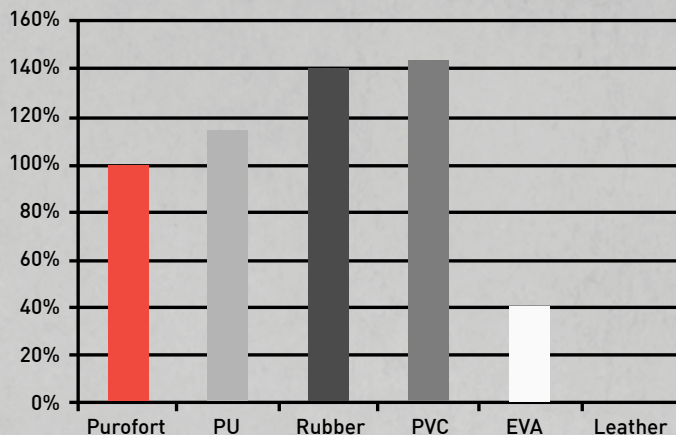

DUNLOP®

PUROFORT®

THE ORIGINAL

DUNLOP
PURFORT®
PPT 150 200 300 400 500 600 700 800 900 1000

Purofort® guarantees you long-lasting comfort

Purofort® is the unique Dunlop® material with millions of evenly distributed air pockets making it lightweight and thermally insulating plus a cross-linked structure that provides flexibility and strength. Purofort® guarantees you long-lasting comfort.

PUROFORT® BENEFITS

LIGHTWEIGHT

Purofort® boots are up to 35% lighter than PVC, rubber or competitive PU boots. No more tired feet!

EXCELLENT COLD INSULATION

Purofort® prevents heat loss and provides thermal insulation down to -20°C and even to -50°C. No more cold feet!