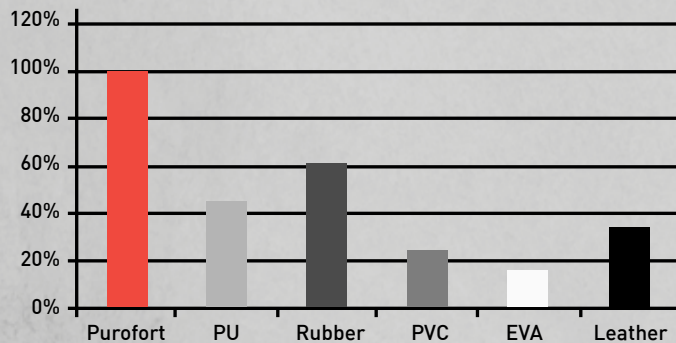

FLEXIBLE

Purofort® is extremely flexible, giving you maximum comfort.