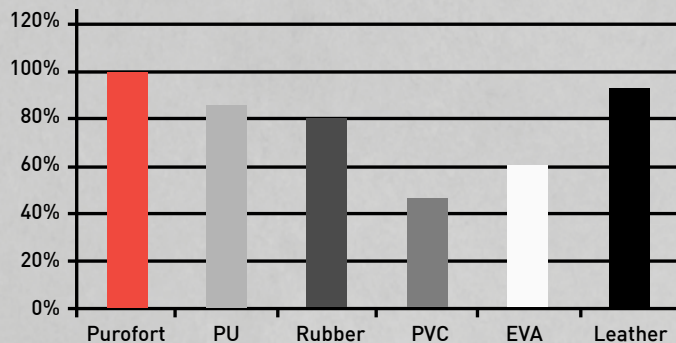

PUROFORT® BENEFITS

LIGHTWEIGHT

Purofort® boots are up to 35% lighter than PVC, rubber or competitive PU boots. No more tired feet!

EXCELLENT COLD INSULATION

Purofort® prevents heat loss and provides thermal insulation down to -20°C and even to -50°C. No more cold feet!