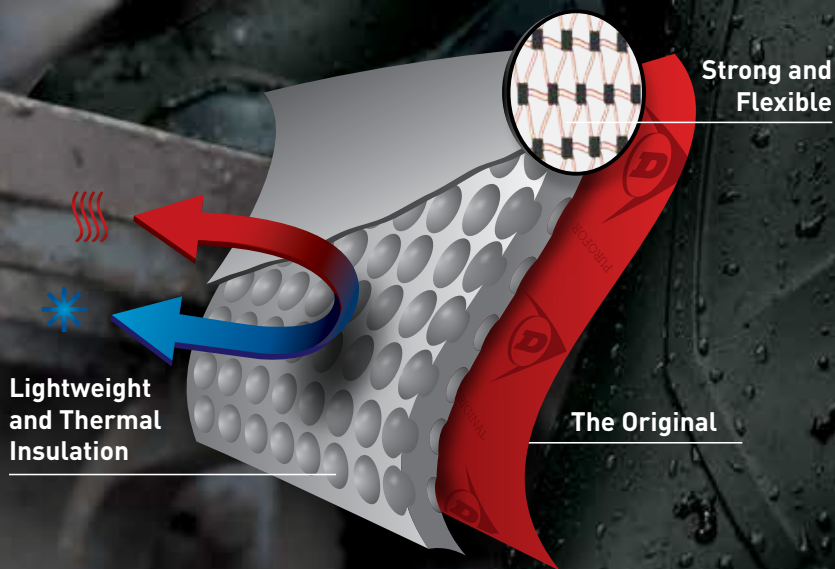

DUNLOP®

PUROFORT®

THE ORIGINAL

DUNLOP
PURFORT®
PPT 150 200 300 400 500 600 700 800 900 1000

Purofort® guarantees you long-lasting comfort

Purofort® is the unique Dunlop® material with millions of evenly distributed air pockets making it lightweight and thermally insulating plus a cross-linked structure that provides flexibility and strength. Purofort® guarantees you long-lasting comfort.