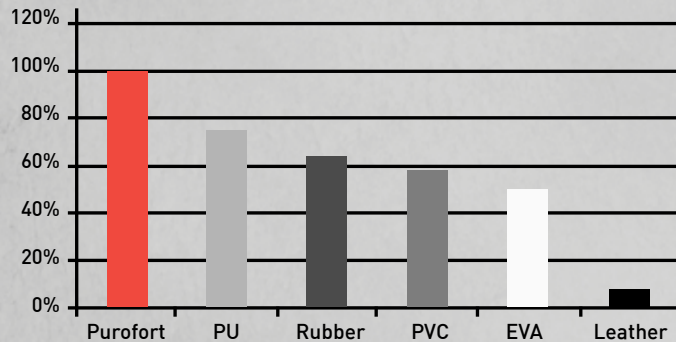

MAX STRETCH

Purofort® provides maximum stretch, assuring your boots a longer life-time.

DISCOVER MORE

dunlopboots.com/purofort