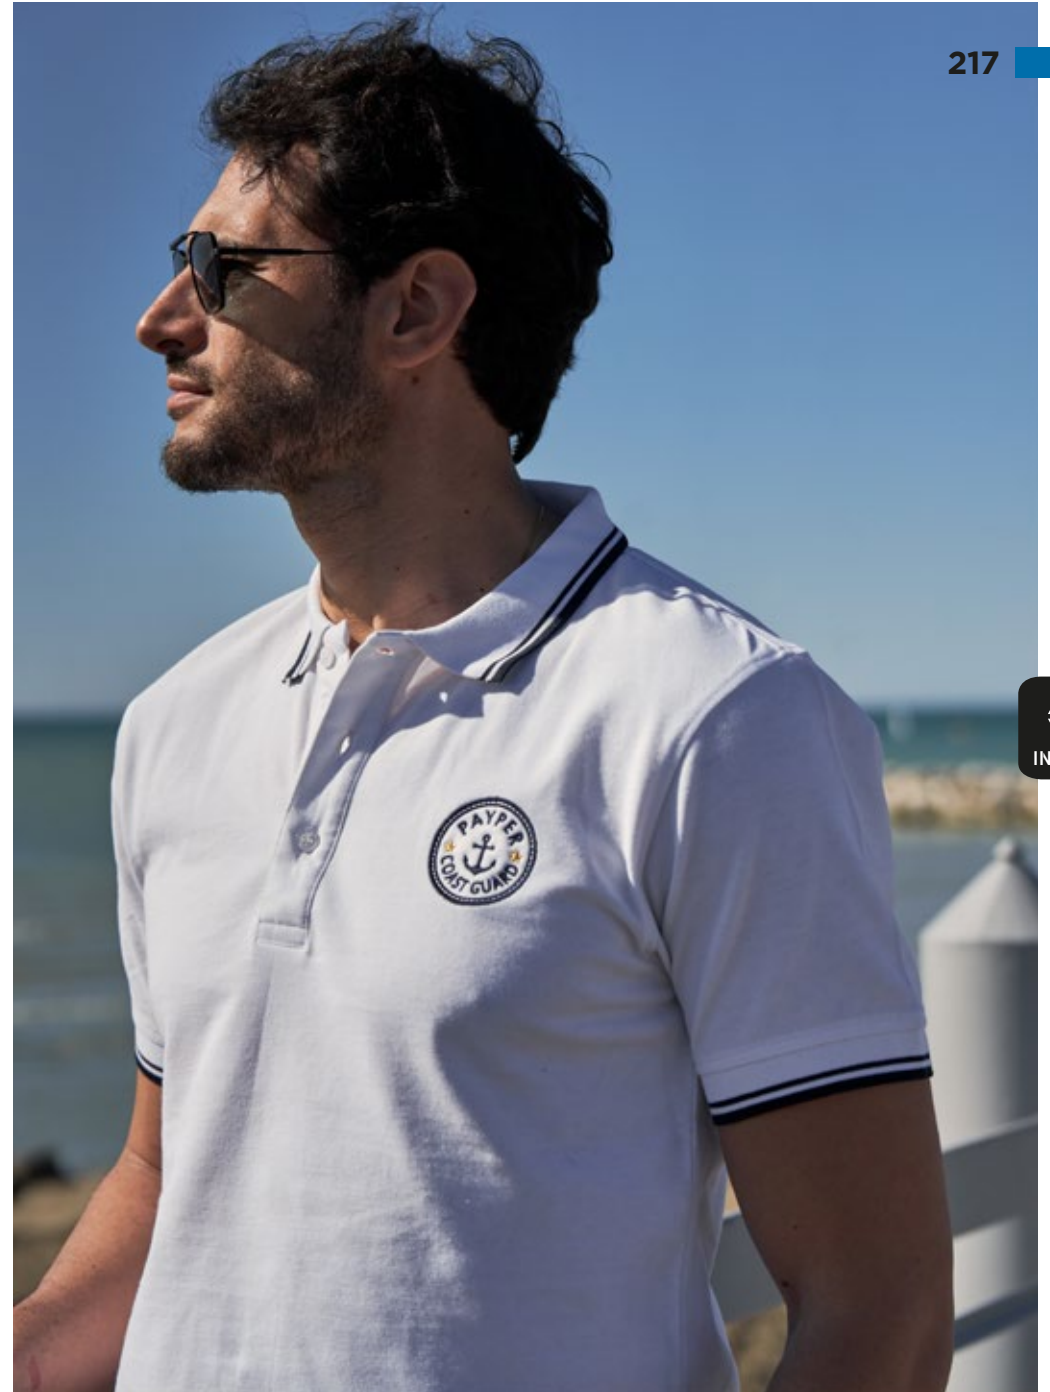

L0710

North R. 2.0
001086-0343
Skipper Lady
001027-0021
Classic Lady/Hseas.
000294-0080

»»»» Sunny, Alaska, Spring, Classic Lady/Hseas., Forest, Classic/Half Season

North R 2.0, Skipper Lady.

Skipper

»»»» Gale Lady, Forest/Summer Lady