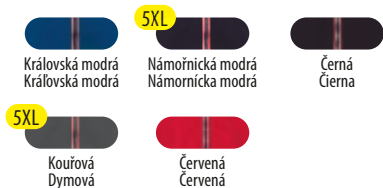

VESTY

HORIZON R. 2.0 - 001161-0343

Size	-	XS	S	M	L	XL	XXL	3XL	4XL	5XL	BIG SIZE	
Látka	100% NYLON, NYLON TASLON 228T											
Tkanina	100% NYLON, NYLON TASLON 228T										105 g/m²	1/20 pcs
MATCH						CE I CAT