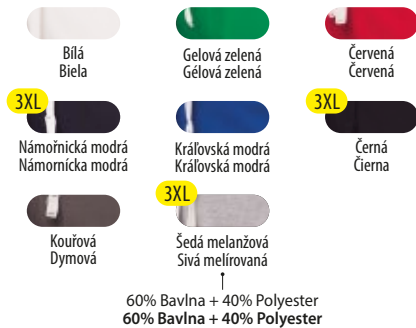

KALHOTY Z TEPLÁKOVINY - ÚPLETOVÉ NOHAVICE

SEATTLE - 000391-0001 / MELANGE - 000391-P093

Size	-	-	S	M	L	XL	XXL	3XL	-	-	BIG SIZE
Látka	70% BAVLNA + 30% POLYESTER, GÁZOVINA										
Tkanina	70% BAVLNA + 30% POLYESTER, ČESANÝ FLÍS										
			300 g/m²								
			5/20 pcs